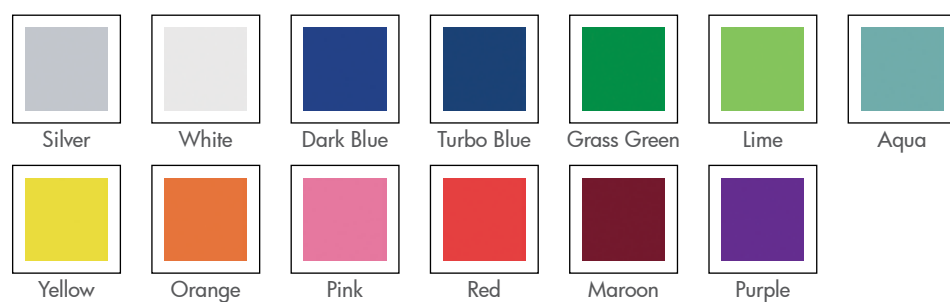

Colors (Boudoir & Family Room)

Specialty Colors (Boudoir & Family Room)

Why?

Looking for something to turn the head of a special event coordinator? Then take a look at the Family Room portable restroom. Built within the shell of an Enhanced Access Unit (EAU), the Family Room offers all of the amenities necessary in a family-friendly portable restroom with the included Koala baby changing station.